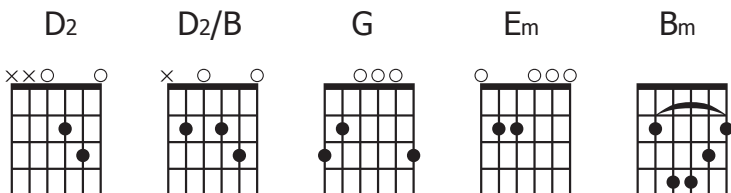

BE STILL

DARREN CLARKE

D₂ D₂/B G
I(You) won't be afraid of the future

D₂ D₂/B G
Or carry the weight of the past

D₂ D₂/B G
I'll be still and know that You are God

D₂ D₂/B G
Your love will always last

E_m B_m G
And I will wait on You for You come to me
G
You comfort me

E_m B_m G
And I will wait on You for You come to me
G
You touch me so deeply

CCLI#3473148

©2001 Mercy/Vineyard Publishing. (ASCAP)

All Rights Reserved. International Copyright Secured. Used By Permission.

BE STILL *[Tablature]*

DARREN CLARKE

Ac. Gtr. "composite" @ Intro & Verses

D Bmin G D Bmin G

0 2 3 2 0 3 2 3 | 2 0 3 0 2 0 3 | 0 2 3 2 0 3 2 3 | 2 0 3 0 2 0 3

Ac. Gtr. "composite" @ chorus

Emin Bmin G

0 0 0 2 3 0 3 | 0 2 3 0 | 0 2 0 3 0 3 0 3 | 0 2 0 3 0 3 0 3