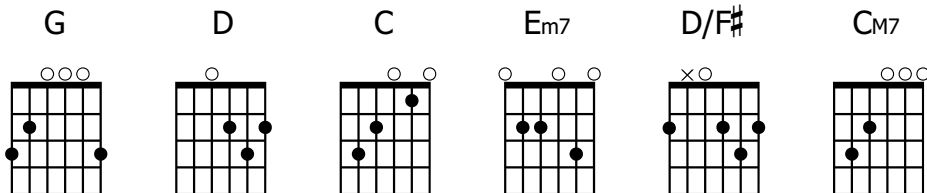

BORN TO BE FREE

MICKE FHINN

♩ = 110

INTRO 1: G D C C (2x)

G D C

Set us free now

G D C

Free to worship (repeat section)

G
We were born to be free

D C
We were born to be with You and praise You

G
We were born to be free

D Em7 C
We were born to be in Your embrace

Turn around: Em7 D/F# C2 C2

G D C

Set us free now

G D C

Free from bondage

G D C

Set us free now

G D C

Free from slavery

C_{M7}

In your arms I am truly free

E_{m7}

On the cross You made the way for me

C_{M7}

To come close through the blood You shed

C_{M7}

It's the perfect sacrifice (repeat section - 2nd time STOP)

CCLI#3926949

©2002 Vineyard Songs (Nordic). Admin. by Mercy/Vineyard Publishing (ASCAP) in North America. All Rights Reserved. International Copyright Secured. Used By Permission.