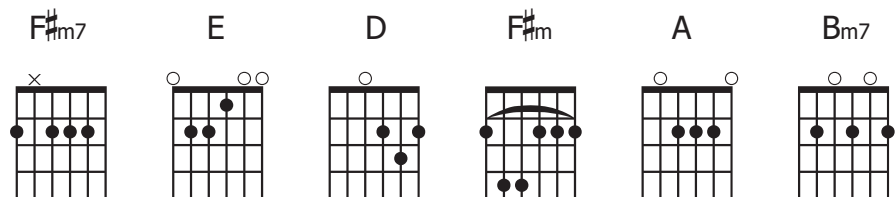

BREATH OF GOD

TERRY BUTLER & CINDY RETHMEIER

Intro: F#m7 E D A/C# Bm7 E F#m7 (To End: Bm7)

F#m7 E D E
Breathe on me breath of God

D E F#m
My spirit yearns for You

F#m7 E D E
Hide me in Your fathering arms

D E A
Fill up my longing soul

A Bm7 D E
Flood over me like a river my God

A Bm7 D E
Immerse me in Your living stream

A Bm7 D E
Awaken the song that You placed in my heart

F#m7 E D
Spirit breathe on me

F#m7 E D
Spirit breathe on me

F#m7 E D E
Breathe on me breath of God

D E F#m
Burn bright eternal fire

F#m7 E D E
Father draw me near to Your heart

D E A
You are my one desire

CCLI#2488907

©1998 Mercy/Vineyard Publishing (ASCAP).

All Rights Reserved. International Copyright Secured. Used By Permission.