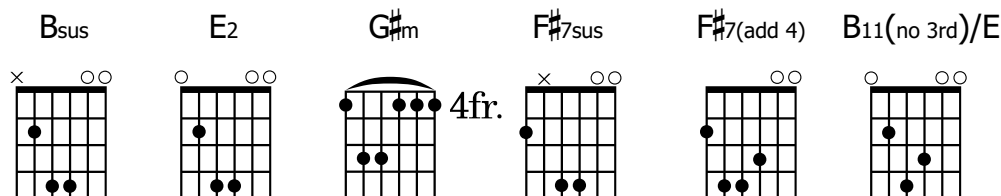

# CARRY ME AWAY

LARRY HAMPTON

♩=88

Intro: B<sub>sus</sub> - E<sub>2</sub>

B<sub>sus</sub> E<sub>2</sub>  
**Holy Spirit I have come to seek You**  
 B<sub>sus</sub> E<sub>2</sub>  
**To feel Your prescence, to lose myself in You**  
 G<sup>#</sup>m E<sub>2</sub>  
**Oh River of Life come and carry me**  
 B<sub>sus</sub> F<sup>#</sup>7<sub>sus</sub> E<sub>2</sub>  
**Carry me away**

B<sub>sus</sub> E<sub>2</sub>  
**Holy Spirit I have come to meet You**  
 B<sub>sus</sub> E<sub>2</sub>  
**To see Your glory, to clothe myself in You**  
 G<sup>#</sup>m E<sub>2</sub>  
**And like a child, oh You carry me**

B<sub>sus</sub> F<sup>#</sup>7<sub>sus</sub> E<sub>2</sub>  
**Carry me away away**  
 B<sub>sus</sub>  
**Carry me away**  
 F<sup>#</sup>7<sub>sus</sub> E<sub>2</sub>  
**Away, away, away**

B<sub>11</sub>(no 3rd)/E F<sup>#</sup>7(add 4)  
**Waves of ecstasy washing over me**  
 B<sub>11</sub>(no 3rd)/E F<sup>#</sup>7(add 4)  
**Love everlasting**

B<sub>sus</sub> F<sup>#</sup>7<sub>sus</sub> E<sub>2</sub>  
**And on Your wings I fly**  
 B<sub>sus</sub> F<sup>#</sup>7<sub>sus</sub> E<sub>2</sub>  
**Into the clear blue sky**  
 B<sub>sus</sub> F<sup>#</sup>7<sub>sus</sub> E<sub>2</sub>  
**And I can fly so high**  
 B<sub>sus</sub> F<sup>#</sup>7<sub>sus</sub> E<sub>2</sub>  
**When You carry me...**