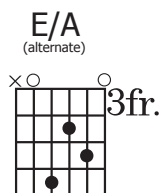

DON'T WANT TO GRIEVE YOU

MARC JAMES

A E/A
I don't want to grieve You

G/A D/A
You are my precious lover

A E/A
I don't want to wound You

G/A D/A
Outside You there is no other

F A
Who longs to be close to me

F A
Who longs to be close to me

C D A
So fill me with light again

C D A
The darkness will flee at Your name

C D C D
You're so full of love and it's You that I want

C D A E/A G/A D/A
So come take Your place once again

CCLI#3447459

©2001 Vineyard Songs (UK/Eire). Admin. by Mercy/Vineyard Publishing in North America. (ASCAP)
 All Rights Reserved. International Copyright Secured. Used By Permission.

DON'T WANT TO GRIEVE YOU *[Tablature]*

MARC JAMES

1st Gtr Intro/Verse

Musical notation for the first guitar intro/verse. The notation includes a treble clef staff with a key signature of one sharp (F#) and a 4/4 time signature. The melody features a repeating pattern of eighth notes with triplets. Below the staff is a six-string guitar tablature with fret numbers and a '3' indicating a triplet.

2nd Gtr Intro/Bridge

Musical notation for the second guitar intro/bridge. The notation includes a treble clef staff with a key signature of one sharp (F#) and a 4/4 time signature. The melody features a repeating pattern of eighth notes with slurs. Below the staff is a six-string guitar tablature with fret numbers 8-10 and 10.