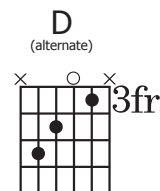

DON'T WANT TO GRIEVE YOU

MARC JAMES

A E/A
I don't want to grieve You

G/A D/A
You are my precious lover

A E/A
I don't want to wound You

G/A D/A
Outside You there is no other

F A
Who longs to be close to me

F A
Who longs to be close to me

C D A
So fill me with light again

C D A
The darkness will flee at Your name

C D C D
You're so full of love and it's You that I want

C D A E/A G/A D/A
So come take Your place once again

CCLI#3447459

©2001 Vineyard Songs (UK/Eire). Admin. by Mercy/Vineyard Publishing in North America. (ASCAP)
 All Rights Reserved. International Copyright Secured. Used By Permission.

DON'T WANT TO GRIEVE YOU *[Tablature]*

MARC JAMES

1st Gtr Intro/Verse

Musical notation for the first guitar intro/verse. The notation includes a treble clef staff with a key signature of one sharp (F#) and a 4/4 time signature. The melody features a repeating pattern of eighth notes with triplets. Below the staff is a six-string guitar tablature with fret numbers and a '3' indicating a triplet.

2nd Gtr Intro/Bridge

Musical notation for the second guitar intro/bridge. The notation includes a treble clef staff with a key signature of one sharp (F#) and a 4/4 time signature. The melody features a repeating pattern of eighth notes with slurs. Below the staff is a six-string guitar tablature with fret numbers 8-10 and 10.