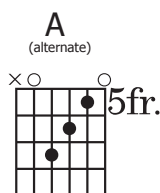

DON'T WANT TO GRIEVE YOU

MARC JAMES

A E/A
I don't want to grieve You

G/A D/A
You are my precious lover

A E/A
I don't want to wound You

G/A D/A
Outside You there is no other

F A
Who longs to be close to me

F A
Who longs to be close to me

C D A
So fill me with light again

C D A
The darkness will flee at Your name

C D C D
You're so full of love and it's You that I want

C D A E/A G/A D/A
So come take Your place once again

CCLI#3447459

©2001 Vineyard Songs (UK/Eire). Admin. by Mercy/Vineyard Publishing in North America. (ASCAP)
 All Rights Reserved. International Copyright Secured. Used By Permission.

DON'T WANT TO GRIEVE YOU *[Tablature]*

MARC JAMES

1st Gtr Intro/Verse

Musical notation for the first guitar intro/verse. The notation includes a treble clef staff with a key signature of one sharp (F#) and a 4/4 time signature. The melody features a repeating pattern of eighth notes with triplets. Below the staff is a six-string guitar tablature with fret numbers and a '3' indicating a triplet.

2nd Gtr Intro/Bridge

Musical notation for the second guitar intro/bridge. The notation includes a treble clef staff with a key signature of one sharp (F#) and a 4/4 time signature. The melody features a repeating pattern of eighth notes with slurs. Below the staff is a six-string guitar tablature with fret numbers 8-10 and 10.