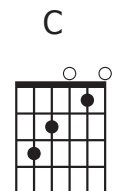

DON'T WANT TO GRIEVE YOU

MARC JAMES

A E/A
I don't want to grieve You

G/A D/A
You are my precious lover

A E/A
I don't want to wound You

G/A D/A
Outside You there is no other

F A
Who longs to be close to me

F A
Who longs to be close to me

C D A
So fill me with light again

C D A
The darkness will flee at Your name

C D C D
You're so full of love and it's You that I want

C D A E/A G/A D/A
So come take Your place once again

CCLI#3447459

©2001 Vineyard Songs (UK/Eire). Admin. by Mercy/Vineyard Publishing in North America. (ASCAP)
 All Rights Reserved. International Copyright Secured. Used By Permission.

DON'T WANT TO GRIEVE YOU *[Tablature]*

MARC JAMES

1st Gtr Intro/Verse

Musical notation for the first guitar intro/verse. The notation includes a treble clef staff with a key signature of one sharp (F#) and a 4/4 time signature. The melody features a repeating pattern of eighth notes with triplets. Below the staff is a six-string guitar tablature with fret numbers and a '3' indicating a triplet.

2nd Gtr Intro/Bridge

Musical notation for the second guitar intro/bridge. The notation includes a treble clef staff with a key signature of one sharp (F#) and a 4/4 time signature. The melody features a repeating pattern of eighth notes with slurs. Below the staff is a six-string guitar tablature with fret numbers 8-10 and 10.