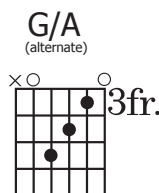

DON'T WANT TO GRIEVE YOU

MARC JAMES

A E/A
I don't want to grieve You

G/A D/A
You are my precious lover

A E/A
I don't want to wound You

G/A D/A
Outside You there is no other

F A
Who longs to be close to me

F A
Who longs to be close to me

C D A
So fill me with light again

C D A
The darkness will flee at Your name

C D C D
You're so full of love and it's You that I want

C D A E/A G/A D/A
So come take Your place once again

CCLI#3447459

©2001 Vineyard Songs (UK/Eire). Admin. by Mercy/Vineyard Publishing in North America. (ASCAP)
 All Rights Reserved. International Copyright Secured. Used By Permission.

DON'T WANT TO GRIEVE YOU *[Tablature]*

MARC JAMES

1st Gtr Intro/Verse

Musical notation for the first guitar intro/verse. The notation includes a treble clef staff with a key signature of one sharp (F#) and a 4/4 time signature. The melody features a repeating pattern of eighth notes with triplets. Below the staff is a six-string guitar tablature with fret numbers and a '3' indicating a triplet.

2nd Gtr Intro/Bridge

Musical notation for the second guitar intro/bridge. The notation includes a treble clef staff with a key signature of one sharp (F#) and a 4/4 time signature. The melody features a repeating pattern of eighth notes with slurs. Below the staff is a six-string guitar tablature with fret numbers 8-10 and 10.