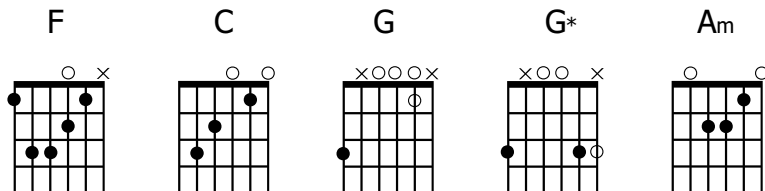

F C G
I'm reaching, trying to find You

G*
You're my refuge and my shelter

F
You're my strength when I falter

G*
You're my friend and my Father

F
You're the hand that carries me

F C F C
Draw nearer, come to me

F C F C
Draw nearer, comfort me

F C F C
Draw nearer, come to me

F C Am G
Draw nearer, comfort me

 = 85

F C
When I'm weak and I'm broken

F C
Feel alone and I'm hurting

F C G
I'm reaching for Your healing

F C
Through the darkness, I can see You

F C
In the stillness, draw me near You

F C G
I'm reaching, trying to find You

Instrumental: Am G* F C

CCLI#3672839

©2002 Vineyard Songs (UK/Eire).

Admin. by Mercy/Vineyard Publishing (ASCAP) in North America.