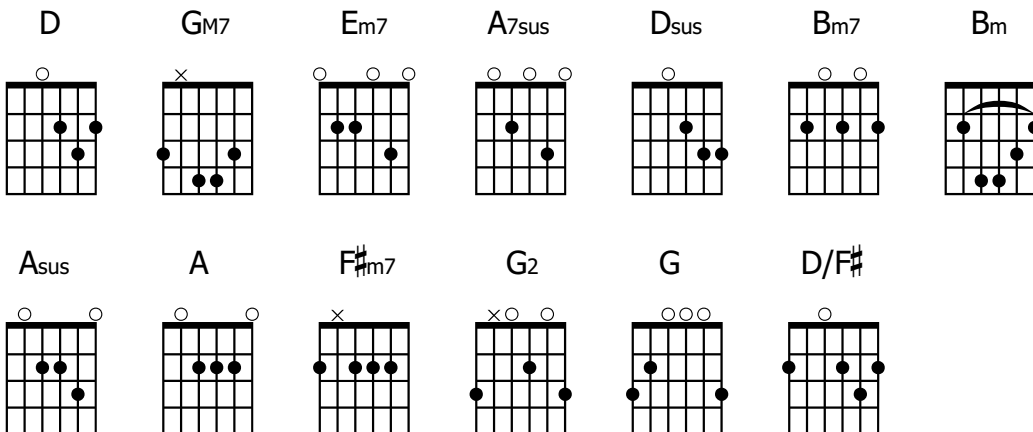

# FAITHFUL ONE

BRIAN DOERKSEN

D GM7/D Em7/D

**Faithful one so unchang - ing**

A7sus Dsus D

**Ageless one You're my rock of peace**

Bm7 Bm/A GM7 Em7 G

**Lord of all I depend on You**

Asus A D F#m7 G2 A D F#m7 G

**I call out to You again and again**

A D F#m7 G2 A D (GM7/D)

**I call out to You again and again**

D/F# Bm7 A G2 D2 D

**You are my rock in times of trouble**

D/F# Bm7 A G D

**You lift me up when I fall down**

D A/E D/F# G

**All through the storm**

D/F# G D/A G2

**Your love is the anchor**

D/F# G D/A Asus A D

**My hope is in You alone**

**CCLI#465840**

©1989 Mercy/Vineyard Publishing (ASCAP).