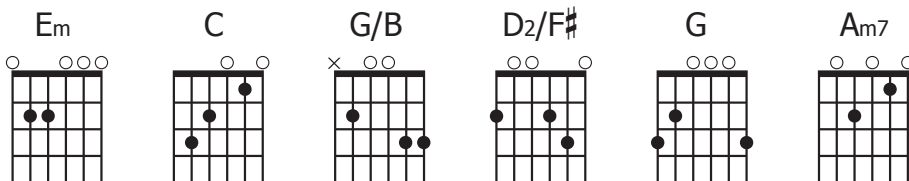

HAVE YOUR WAY

Capo Version,

CHARLIE HINES

♩=74

Introduction: Em C G/B C D2/F#

G C D2/F#

In my own strength I've tried

G D2/F# Em

To live a holy life

C D2/F#

Struggling till the end

G C D2/F#

Then You find me on my knees

G D2/F# Em

Praying God forgive me, please

C D2/F#

And I'll try again

Em C D2/F# G

So when will victory be mine

Em C Am7 D2/F#

I'm running out of faith and time

C G/B

To live on a mountain top

Am7 D2/F#

It takes more than a will to climb

Em C G/B C D2/F#

(So) Have Your way with me

Em C D2/F# G D2/F#

Let Your strength be what flows from me

Em C D2/F# G D2/F# Em C

And let the blood that ran down Calvary run through me

(that You shed for me)

Am7 D2/F# Em C G/B C D2/F# Em C G/B C D2/F#

Oh Lord, have Your way with me

Play in G Major and Capo 7 for the Key of D Major.

G C D2/F#

It seems like self never dies

G D2/F# Em

The harder I try

C D2/F#

It comes back for more

G C D2/F#

There are times I lose this fight

G D2/F# Em

Before the battle has begun

C D2/F#

And Your blessings must wait once more

C D Em

Though this flesh is what covers me

C D Em

Holy Spirit take control of me

Am7 D2/F#

When I want to give in

Em

Don't give up on me

Am7 G/B

'Cause where grace abounds

C D2/F#

There I want to be

CCLI#4514659

©2005 Mercy/Vineyard Publishing (ASCAP).

Admin. worldwide by Vineyard Music. www.vineyardmusic.com

All Rights Reserved. International Copyright Secured. Used By Permission.

Sweetly Broken

vineyard music®