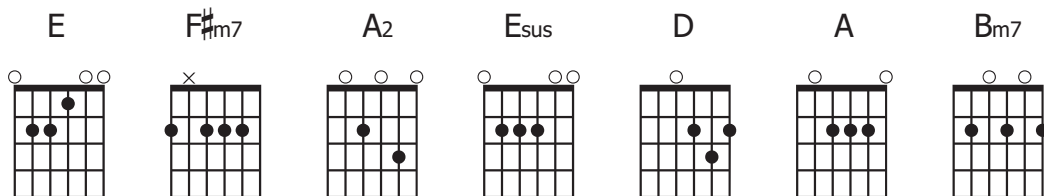

JESUS LEAD ON

BRENT HELMING

E F#m7 A2 E
This is my cry this is my song
E F#m7 A2 E
You are my guiding light when the way is unknown
E F#m7 A2 E
And when these sunny skies turn shades of gray
E F#m7 A2 E Esus E
I'll stay close by Your side as You lead the way

D A E
Jesus lead on I will follow
D A E
Jesus lead on let Your love light the way
D A E
Jesus lead on I will follow
D A E
Jesus lead on

E F#m7 A2 E
Hear now this cry hear now this song
E F#m7 A2 E
You are the guiding light for this journey I'm on
E F#m7 A2 E
And when my vision is clouded by the wind and the rain
E F#m7 A2 E Esus E
I'll stay close by Your side as You lead the way

Bm7 E Bm7 E
Lead me on lead me on
Bm7 E D A G E
Lead me on I will follow

CCLI#2035848

©1996 Mercy/Vineyard Publishing (ASCAP).

All Rights Reserved. International Copyright Secured. Used By Permission.