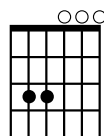

JOURNEY HOME [With Capo]

NIGEL BRIGGS

♩=72

C CM7 C CM7 FM7 FM7^(b5) FM7 FM7^(b5)

C CM7 C CM7 FM7 FM7^(b5) FM7 FM7^(b5)
Sometimes I feel like I'm falling, sometimes I feel higher than the stars

C CM7 C CM7 FM7 FM7^(b5) FM7 FM7^(b5)
Sometimes I can hear You calling, sometimes I feel lost.

Dm7 G Dm7 G
But then I lift my eyes up, I see where I belong

C CM7 C CM7 FM7 FM7^(b5) FM7 FM7^(b5)
Sometimes I feel weighed down by this treasure, when I think of all You've done just for me

C CM7 C CM7 FM7 FM7^(b5) FM7 FM7^(b5)
Sometimes there's so much to discover, sometimes I see the cost

Dm7 G Dm7 G
But when I lift my eyes up, I see where I belong

C CM7 C CM7 FM7 FM7^(b5) FM7 FM7^(b5)
Life is just a journey home, then I will be with You

C CM7 C CM7 FM7 FM7^(b5) FM7 FM7^(b5)
Life is just a journey home, then I will rest with You

G F Dm7
Life is just a way back home,

C CM7 C CM7 FM7 FM7^(b5) FM7 FM7^(b5)
To be with You

Fm C CM7 C CM7
Oh, what a perfect day it'll be

Fm Dm7 G C CM7 C CM7 FM7 FM7^(b5) FM7 FM7^(b5)
No more tears, no misery

C CM7 C CM7 FM7 FM7^(b5) FM7 FM7^(b5)
Life is a journey (4x)

Capo 4 (C=E)

C*

CM7*

FM7**

FM7^(b5)**

Dm7

G

Fm

F

*Chord is actually a C/G (or CM7/G).

**Chord is actually a FM7/C or (FM7^(b5)/C).

CCLI#4055307

©2003 Vineyard Songs (UK/Eire).

Admin. by Vineyard Music Global worldwide.

All Rights Reserved. International Copyright Secured. Used By Permission.