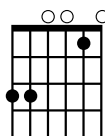

JOURNEY HOME [With Capo]

NIGEL BRIGGS

♩=72

C CM7 C CM7 FM7 FM7^(b5) FM7 FM7^(b5)

C CM7 C CM7 FM7 FM7^(b5) FM7 FM7^(b5)
Sometimes I feel like I'm falling, sometimes I feel higher than the stars

C CM7 C CM7 FM7 FM7^(b5) FM7 FM7^(b5)
Sometimes I can hear You calling, sometimes I feel lost.

Dm7 G Dm7 G
But then I lift my eyes up, I see where I belong

C CM7 C CM7 FM7 FM7^(b5) FM7 FM7^(b5)
Sometimes I feel weighed down by this treasure, when I think of all You've done just for me

C CM7 C CM7 FM7 FM7^(b5) FM7 FM7^(b5)
Sometimes there's so much to discover, sometimes I see the cost

Dm7 G Dm7 G
But when I lift my eyes up, I see where I belong

C CM7 C CM7 FM7 FM7^(b5) FM7 FM7^(b5)
Life is just a journey home, then I will be with You

C CM7 C CM7 FM7 FM7^(b5) FM7 FM7^(b5)
Life is just a journey home, then I will rest with You

G F Dm7
Life is just a way back home,

C CM7 C CM7 FM7 FM7^(b5) FM7 FM7^(b5)
To be with You

Fm C CM7 C CM7
Oh, what a perfect day it'll be

Fm Dm7 G C CM7 C CM7 FM7 FM7^(b5) FM7 FM7^(b5)
No more tears, no misery

C CM7 C CM7 FM7 FM7^(b5) FM7 FM7^(b5)
Life is a journey (4x)

Capo 4 (C=E)

C*

CM7*

FM7**

FM7^(b5)**

Dm7

G

Fm

F

*Chord is actually a C/G (or CM7/G).

**Chord is actually a FM7/C or (FM7^(b5)/C).

CCLI#4055307

©2003 Vineyard Songs (UK/Eire).

Admin. by Vineyard Music Global worldwide.

All Rights Reserved. International Copyright Secured. Used By Permission.