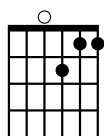

JOURNEY HOME [With Capo]

NIGEL BRIGGS

♩=72

C CM7 C CM7 FM7 FM7^(b5) FM7 FM7^(b5)

C CM7 C CM7 FM7 FM7^(b5) FM7 FM7^(b5)
Sometimes I feel like I'm falling, sometimes I feel higher than the stars

C CM7 C CM7 FM7 FM7^(b5) FM7 FM7^(b5)
Sometimes I can hear You calling, sometimes I feel lost.

Dm7 G Dm7 G
But then I lift my eyes up, I see where I belong

C CM7 C CM7 FM7 FM7^(b5) FM7 FM7^(b5)
Sometimes I feel weighed down by this treasure, when I think of all You've done just for me

C CM7 C CM7 FM7 FM7^(b5) FM7 FM7^(b5)
Sometimes there's so much to discover, sometimes I see the cost

Dm7 G Dm7 G
But when I lift my eyes up, I see where I belong

C CM7 C CM7 FM7 FM7^(b5) FM7 FM7^(b5)
Life is just a journey home, then I will be with You

C CM7 C CM7 FM7 FM7^(b5) FM7 FM7^(b5)
Life is just a journey home, then I will rest with You

G F Dm7
Life is just a way back home,

C CM7 C CM7 FM7 FM7^(b5) FM7 FM7^(b5)
To be with You

Fm C CM7 C CM7
Oh, what a perfect day it'll be

Fm Dm7 G C CM7 C CM7 FM7 FM7^(b5) FM7 FM7^(b5)
No more tears, no misery

C CM7 C CM7 FM7 FM7^(b5) FM7 FM7^(b5)
Life is a journey (4x)

Capo 4 (C=E)

C*

CM7*

FM7**

FM7^(b5)**

Dm7

G

Fm

F

*Chord is actually a C/G (or CM7/G).

**Chord is actually a FM7/C or (FM7^(b5)/C).

CCLI#4055307

©2003 Vineyard Songs (UK/Eire).

Admin. by Vineyard Music Global worldwide.

All Rights Reserved. International Copyright Secured. Used By Permission.