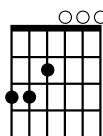

JOURNEY HOME [With Capo]

NIGEL BRIGGS

♩=72

C CM7 C CM7 FM7 FM7^(b5) FM7 FM7^(b5)

C CM7 C CM7 FM7 FM7^(b5) FM7 FM7^(b5)
Sometimes I feel like I'm falling, sometimes I feel higher than the stars

C CM7 C CM7 FM7 FM7^(b5) FM7 FM7^(b5)
Sometimes I can hear You calling, sometimes I feel lost.

Dm7 G Dm7 G
But then I lift my eyes up, I see where I belong

C CM7 C CM7 FM7 FM7^(b5) FM7 FM7^(b5)
Sometimes I feel weighed down by this treasure, when I think of all You've done just for me

C CM7 C CM7 FM7 FM7^(b5) FM7 FM7^(b5)
Sometimes there's so much to discover, sometimes I see the cost

Dm7 G Dm7 G
But when I lift my eyes up, I see where I belong

C CM7 C CM7 FM7 FM7^(b5) FM7 FM7^(b5)
Life is just a journey home, then I will be with You

C CM7 C CM7 FM7 FM7^(b5) FM7 FM7^(b5)
Life is just a journey home, then I will rest with You

G F Dm7
Life is just a way back home,

C CM7 C CM7 FM7 FM7^(b5) FM7 FM7^(b5)
To be with You

Fm C CM7 C CM7
Oh, what a perfect day it'll be

Fm Dm7 G C CM7 C CM7 FM7 FM7^(b5) FM7 FM7^(b5)
No more tears, no misery

C CM7 C CM7 FM7 FM7^(b5) FM7 FM7^(b5)
Life is a journey (4x)

Capo 4 (C=E)

C*

CM7*

FM7**

FM7^(b5)**

Dm7

G

Fm

F

*Chord is actually a C/G (or CM7/G).

**Chord is actually a FM7/C or (FM7^(b5)/C).

CCLI#4055307

©2003 Vineyard Songs (UK/Eire).

Admin. by Vineyard Music Global worldwide.

All Rights Reserved. International Copyright Secured. Used By Permission.