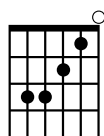

JOURNEY HOME [With Capo]

NIGEL BRIGGS

♩=72

C CM7 C CM7 FM7 FM7^(b5) FM7 FM7^(b5)

C CM7 C CM7 FM7 FM7^(b5) FM7 FM7^(b5)
Sometimes I feel like I'm falling, sometimes I feel higher than the stars

C CM7 C CM7 FM7 FM7^(b5) FM7 FM7^(b5)
Sometimes I can hear You calling, sometimes I feel lost.

Dm7 G Dm7 G
But then I lift my eyes up, I see where I belong

C CM7 C CM7 FM7 FM7^(b5) FM7 FM7^(b5)
Sometimes I feel weighed down by this treasure, when I think of all You've done just for me

C CM7 C CM7 FM7 FM7^(b5) FM7 FM7^(b5)
Sometimes there's so much to discover, sometimes I see the cost

Dm7 G Dm7 G
But when I lift my eyes up, I see where I belong

C CM7 C CM7 FM7 FM7^(b5) FM7 FM7^(b5)
Life is just a journey home, then I will be with You

C CM7 C CM7 FM7 FM7^(b5) FM7 FM7^(b5)
Life is just a journey home, then I will rest with You

G F Dm7
Life is just a way back home,

C CM7 C CM7 FM7 FM7^(b5) FM7 FM7^(b5)
To be with You

Fm C CM7 C CM7
Oh, what a perfect day it'll be

Fm Dm7 G C CM7 C CM7 FM7 FM7^(b5) FM7 FM7^(b5)
No more tears, no misery

C CM7 C CM7 FM7 FM7^(b5) FM7 FM7^(b5)
Life is a journey (4x)

Capo 4 (C=E)

C*

CM7*

FM7**

FM7^(b5)**

Dm7

G

Fm

F

*Chord is actually a C/G (or CM7/G).

**Chord is actually a FM7/C or (FM7^(b5)/C).

CCLI#4055307

©2003 Vineyard Songs (UK/Eire).

Admin. by Vineyard Music Global worldwide.

All Rights Reserved. International Copyright Secured. Used By Permission.