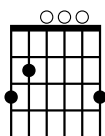

JOURNEY HOME [With Capo]

NIGEL BRIGGS

♩=72

C CM7 C CM7 FM7 FM7^(b5) FM7 FM7^(b5)

C CM7 C CM7 FM7 FM7^(b5) FM7 FM7^(b5)
Sometimes I feel like I'm falling, sometimes I feel higher than the stars

C CM7 C CM7 FM7 FM7^(b5) FM7 FM7^(b5)
Sometimes I can hear You calling, sometimes I feel lost.

Dm7 G Dm7 G
But then I lift my eyes up, I see where I belong

C CM7 C CM7 FM7 FM7^(b5) FM7 FM7^(b5)
Sometimes I feel weighed down by this treasure, when I think of all You've done just for me

C CM7 C CM7 FM7 FM7^(b5) FM7 FM7^(b5)
Sometimes there's so much to discover, sometimes I see the cost

Dm7 G Dm7 G
But when I lift my eyes up, I see where I belong

C CM7 C CM7 FM7 FM7^(b5) FM7 FM7^(b5)
Life is just a journey home, then I will be with You

C CM7 C CM7 FM7 FM7^(b5) FM7 FM7^(b5)
Life is just a journey home, then I will rest with You

G F Dm7
Life is just a way back home,

C CM7 C CM7 FM7 FM7^(b5) FM7 FM7^(b5)
To be with You

Fm C CM7 C CM7
Oh, what a perfect day it'll be

Fm Dm7 G C CM7 C CM7 FM7 FM7^(b5) FM7 FM7^(b5)
No more tears, no misery

C CM7 C CM7 FM7 FM7^(b5) FM7 FM7^(b5)
Life is a journey (4x)

Capo 4 (C=E)

C*

CM7*

FM7**

FM7^(b5)**

Dm7

G

Fm

F

*Chord is actually a C/G (or CM7/G).

**Chord is actually a FM7/C or (FM7^(b5)/C).

CCLI#4055307

©2003 Vineyard Songs (UK/Eire).

Admin. by Vineyard Music Global worldwide.

All Rights Reserved. International Copyright Secured. Used By Permission.