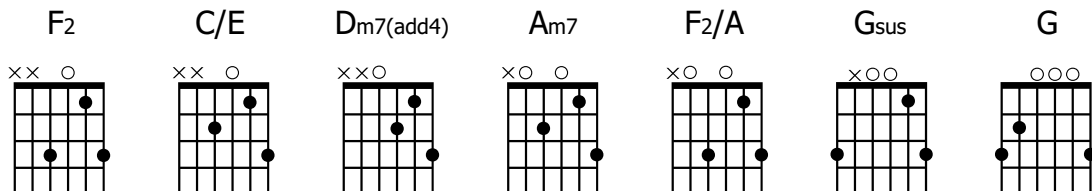

JUST LIKE HEAVEN (THE DULCET SONG)

LARRY HAMPTON

♩=96

Intro: F2 - C/E - Dm7(add4) - Am7

F2 C/E Dm7(add4) Am7
You are wonderful, like a dulcet song

F2 C/E Dm7(add4) Am7
You are radiant, shining like the dawn

F2 C/E Dm7(add4) Am7
Like the dawn

F2 C/E Dm7(add4) Am7
You are glorious, shrouded in all splendor

F2 C/E Dm7(add4) Am7
So beautiful, and Your presence is like heaven

F2 C/E Dm7(add4) Am7 (Repeat 2x's) F2 (Hold out on 3x)
Just like heaven

F2/A Gsus G
And as the years go by

F2/A Gsus G
Until the day I die

F2/A Gsus G F2 Gsus G
I'll sing holy, holy is the Lord

F2/A Gsus G
And from age to age

F2/A Gsus G
I will sing God's praise

F2/A Gsus G F2 Gsus G
Singing holy, holy, holy is the Lord

F2/A Gsus G F2 Gsus G
Singing worthy, worthy, worthy is the Lord

CCLI#3663123

©2002 Mercy/Vineyard Publishing (ASCAP).

All Rights Reserved. International Copyright Secured. Used By Permission.