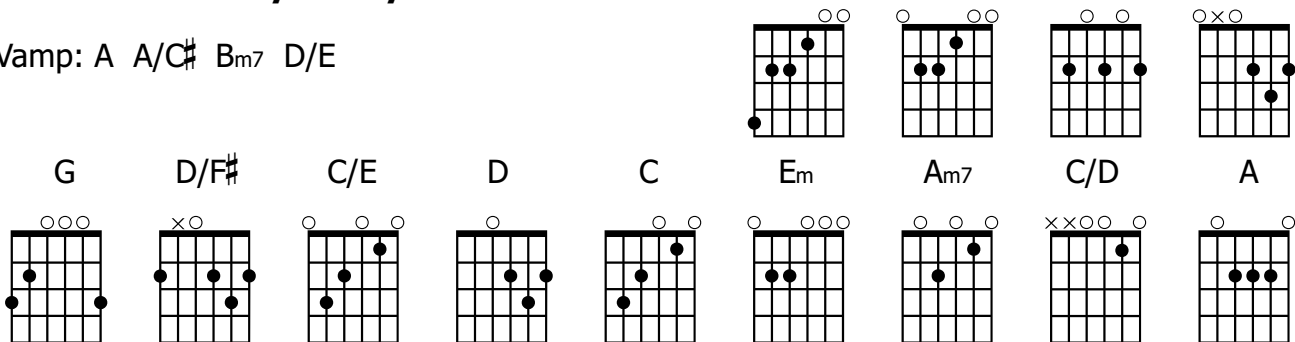

LET IT RAIN

ANDY PARK

Intro: G G₂/B Am₇ C/D D_{7sus} G G₂/B Am₇ C/D

G D/F# C/E G D C G C/D
I am dry and thirsty Lord send Your rain, send Your rain
G D/F# C/E G D C G
Lord I need Your touch again send Your rain, send Your rain

D C G
Let it rain, let it pour from heaven
D C G
Let it rain, to revive my soul
D C Em D C
I need Your rain, I need Your streams of refreshing
Am₇ C/D G
Until I thirst no more

G D/F# C/E G D C G C/D
Lord I need Your cleansing now send Your rain, send Your rain
G D/F# C/E G D C G
Please forgive my ev-ery sin send Your rain, send Your rain

Modulation: A E/G# D/F# A E D

A E/G# D/F# A E D A
To this dry and weary land send Your rain, send Your rain
A E/G# D/F# A E D A
Lord we need Your touch again send Your rain, send Your rain

E D A
Let it rain all accross this nation
E D A
Let it rain, let (till) revival roll (rolls)
E D F#m₇ E D
We need Your rain, we need Your streams of refreshing
Bm₇ D/E A E/G# E Bm₇ D/E
For every thirsty soul

Vamp: A A/C# Bm₇ D/E

CCLI#2006640

©1996 Mercy/Vineyard Publishing (ASCAP).

All Rights Reserved. International Copyright Secured. Used By Permission.