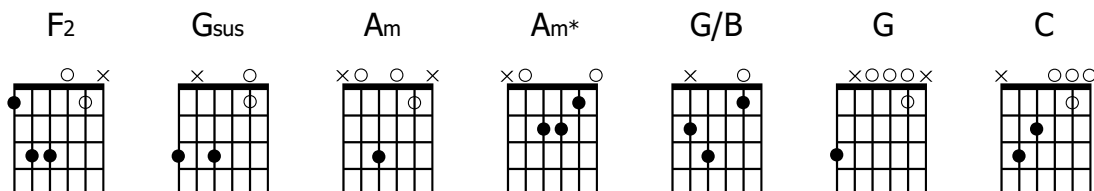

LORD YOU'RE NEAR

SAMUEL LANE

= 70

F2   Gsus   Am   G**   G/B

Lord You're near to those who are discouraged

F2   Gsus   Am   G/B

You save those who have lost all hope

F2   Gsus   Am   G/B

You've taken my sorrow and surrounded me with joy

F2   Gsus   Am   G/B

You're here with me, Your touch gives me life

F2   Am*   G   F2   [repeat 4x]

To You, oh Lord, must the glory be given [repeat 4x]

F2   Gsus   Am   G   G/B

Lord, You're near, I feel secure, nothing can take me

F2   Gsus   Am   G/B

I know Your love will be with me for all time

F2   Gsus   Am   G/B

Oh Lord You know what I long for

F2   Gsus   Am   G/B

You're all I want in this life, don't leave me

Gsus   Am*   C
Praise Him, praise Him, praise Him,
Gsus   F2   Gsus

Praise Him, praise Him, praise Him

Am*   F2   Gsus
Praise Him, praise Him, praise Him, praise Him, praise Him

*All chords in the "Praise Him" section are played with the note on the B string toggled on and off.

**This chord played by piano only.

CCLI#3672750

©2002 Vineyard Songs (UK/Eire).

Admin. by Mercy/Vineyard Publishing (ASCAP) in North America.

All Rights Reserved. International Copyright Secured. Used By Permission.