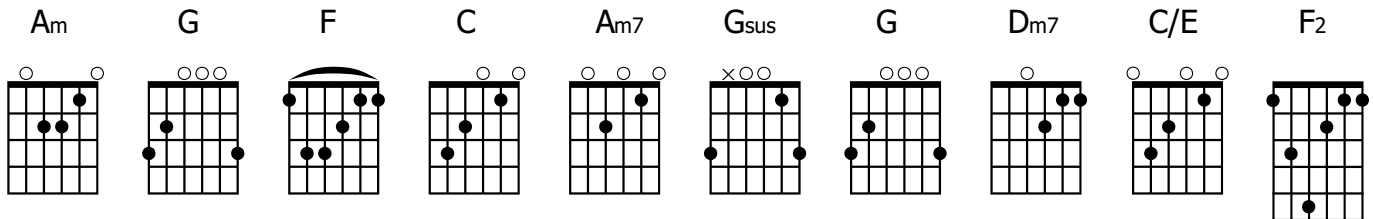

# MY ONE AND ONLY

MICKE FHINN

♩ = 84

Intro: Am G F2 F2 Am G F2 F2

C Am7  
**I will sing, I will sing**

F2 Gsus G  
**You are holy, the One and only**

C Am7  
**I will sing I will sing**

F2 Gsus G  
**You are holy the One and only**

Dm7 C/E F2  
**Nothing could tear me from Your love**

Dm7 C/E Gsus G  
**I am adopted through Your blood**

C C/E F2  
**Now entering in the holiest place**

C C/E G Gsus G  
**I come without shame I come without fear**

C C/E F2  
**You are my God You are my friend**

Gsus G [Am G F F to verse/end] [C to chorus]  
**And I call You my One and only**

**CCLI#3927065**

©2002 Vineyard Songs (Nordic). Admin. by Mercy/Vineyard Publishing (ASCAP) in North America. All Rights Reserved. International Copyright Secured. Used By Permission.