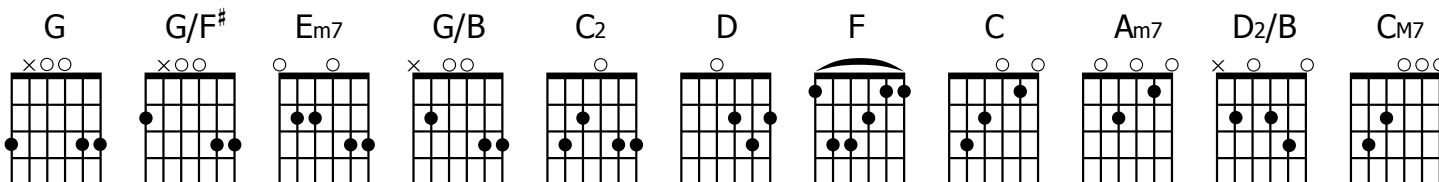

MY SECURITY

CASEY CORUM

♩=80

Intro: G G/F# Em7 G/B C2 (2x)

G C2 Em7

You are my refuge and my strength

C2 G

A tower to run to when I'm afraid

C2 Em7 C2

And I will lean on Your everlasting arms today [Repeat Section]

D C2

When everything's falling down

D C2

You are my solid ground

G F C

And I will run to You

G F C

And I will run to You

Am7 C2 Am7 C2

Your love has covered me, my security

D2/B CM7 D2/B

I'll be still and know that You are God

CM7 D2/B

I'll be still and know that You are God

CM7 C2 G/B Am7

I'll be still and know that You have everything

(Am7) C2 G/B Am7 D

Know that You have everything in Your hands

CCLI#4085896

©2003 Mercy/Vineyard Publishing (ASCAP).

Admin. by Vineyard Music Global worldwide.

All Rights Reserved. International Copyright Secured. Used By Permission.