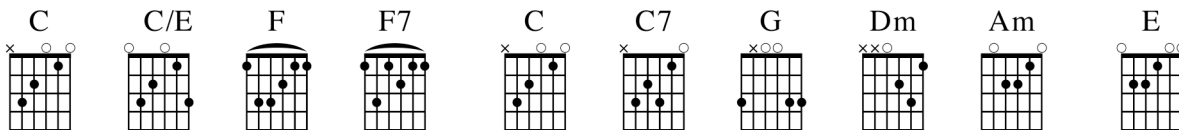

Repeat Chorus 2X

B B7/D# E E7 B C#m/B B F# B C#m B

Repeat Verse 1 and Chorus

E B F# B E B F# B
You're the Rock that will not be moved, You're the One that will see me through

CCLI# 6419893

© 2012 MERCY/VINEYARD PUBLISHING (ASCAP).

Admin. worldwide by Vineyard Music. www.vineyardmusic.com

All Rights Reserved. International Copyright Secured. Used by Permission.

NOT BE MOVED (VW2-400)

NOT BE MOVED

Crispin Schroeder, David Linhart

Strong and steady ♩ = 60 *Intro:* C C/E F C F C G C Dm/C C Capo on 1st fret

C C/E F C
Though the winds and the waves come to sweep us away
Dm/C C G C Dm/C C
There's a Rock that will not be moved

C C/E F C
When our sorrows enlarge, it won't change who You are
Dm/C C G C
You're the Rock that will not be moved

Repeat Chorus 2X

C C7/E F F7 C Dm/C C G C Dm C

Repeat Verse 1 and Chorus

F C G C F C G C
You're the Rock that will not be moved, You're the One that will see me through

CCLI# 6419893

© 2012 MERCY/VINEYARD PUBLISHING (ASCAP).