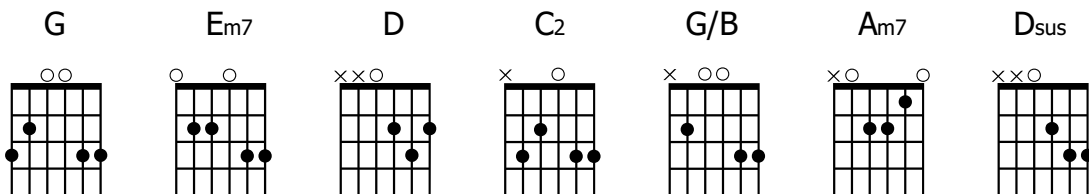

PRECIOUS JESUS *[Capo Version]*

JEREMY RIDDLE

♩=76

Intro: G - Em7 - D - C2

G Em7
Precious Jesus, Lord of all
D C2
I come before You, and I humbly fall
G Em7
I want to know You more than anything
D C2 D
I want to love You with my everything

G
'Cause I've been touched by Your saving love
C2
Become lost in Your amazing grace
Dsus C2
And my heart is overwhelmed at the beauty of Your ways
G/B C2
And here and now I stand, and say I'm forever Yours
Dsus
Jesus You're my all in all
C2 Dsus D G Em7 Dsus C2
And I will sing Your praise

Am7 G/B C2
And even now as I come
D
Broken before You
Am7 G/B C2
You touch my heart, You move my lips
Dsus D
To adore You

Capo 3

CCLI#3926712

©2002 Mercy/Vineyard Publishing (ASCAP).

All Rights Reserved. International Copyright Secured. Used By Permission.