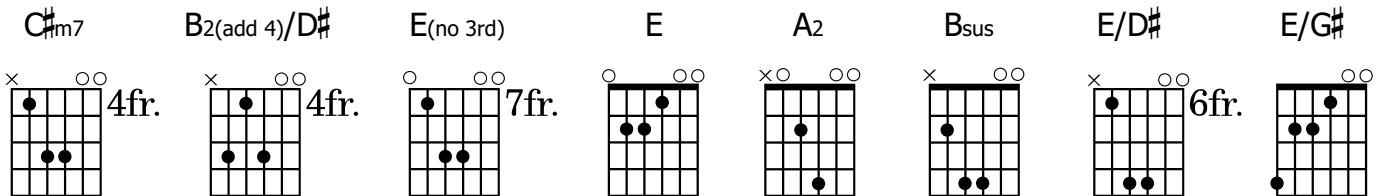

PSALM 86

DAN WHITEMAN & LARRY HAMPTON

♩=66

Intro: C#m7 - B2(add 4)/D# - E(no 3rd)

E A2 Bsus E A2 Bsus
Bend down oh Lord and hear, my prayer of consecration

E A2 Bsus E A2 Bsus
I offer all my life, for I am devoted to You

C#m7 A2 Bsus C#m7 A2 Bsus
Have mercy on me Lord, and in frailty I surrender

E(no 3rd) E/D#
Oh Lord You're good, so full of love

A2 Bsus
For all who long to know You

A2 E/G# Bsus
And with all my heart

A2 C#m7 Bsus
I will praise You oh my Lord, my God

A2 E/G# Bsus A2
I will give all glory to Your name forever and ever

Bsus C#m7 B2(add 4)/D# E(no 3rd)
Oh forever

E A2 Bsus E A2 Bsus
Teach me Your ways oh Lord, that I may walk in Your truth

C#m7 A2 Bsus C#m7 A2 Bsus
Come pur-ify this heart, that I may always honor You

E* E/D#
Oh Lord You're good, so full of love

A2 Bsus
For all who long to know You

CCLI#3926781

©2002 Mercy/Vineyard Publishing (ASCAP).

All Rights Reserved. International Copyright Secured. Used By Permission.