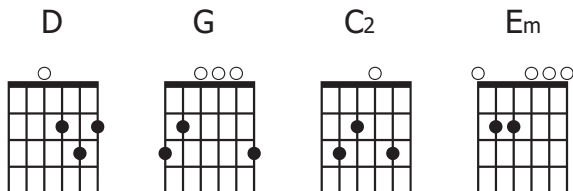

SET ME ON FIRE

RYAN DELMORE

D G C₂ D G C₂
I am so tired of compromising
D G C₂ D G C₂
I am so tired of lukewarm living
D G C₂ D G C₂
So here I am with arms wide open
D G C₂ D G C₂
Lord here I am my heart wide open

D G C₂
Set me on fire
D G C₂
Set me on fire
D G C₂
Set me on fire
D G C₂
Set me on fire

Em D C₂
Take this heart of mine
Em D C₂
Place Your love inside
Em D C₂
I want to go against the grain
Em D C₂ D G C₂
I want to go against the grain