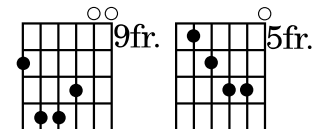

# SHINE ON

NIGEL BRIGGS & RICH BULL

♩=105

B<sub>m</sub> D G G<sub>M7</sub>

**Jesus I fall at the cross**

G<sub>M7/B</sub> G

**Without You I'm lost in this world**

B<sub>m</sub> D G G<sub>M7</sub>

D D<sup>b5</sup>/E G G<sub>M7</sub>

**Shine on and have Your glory**

D D<sup>b5</sup>/E G

**Shine on**

D D<sup>b5</sup>/E G G<sub>M7</sub>

**Shine on and have Your glory**

D D<sup>b5</sup>/E G G<sub>M7</sub>

**Shine on**

B<sub>m</sub> D G G<sub>M7</sub>

**Grace set me free, rescued me**

G<sub>M7/B</sub> G

**With You in my life, I feel love**

B<sub>m</sub> D G G<sub>M7</sub>

**I will not hide, You're all I desire**

B<sub>m</sub> G

**You've promised to be by my side**

Chorus chords

D D<sup>b5</sup>/E<sub>(OR E9)</sub>

G G<sub>M7</sub>

Verse Chords

Prechorus chords

**CCLI#4055352**