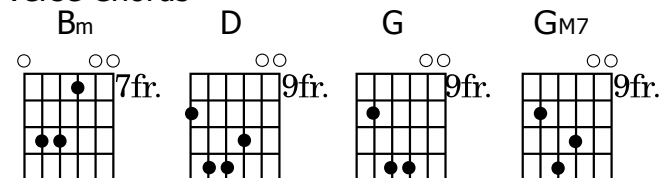

# SHINE ON

NIGEL BRIGGS & RICH BULL

♩=105

B<sub>m</sub> D G G<sub>M7</sub>

**Jesus I fall at the cross**

G<sub>M7/B</sub> G

**Without You I'm lost in this world**

B<sub>m</sub> D G G<sub>M7</sub>

D D<sup>b5</sup>/E G G<sub>M7</sub>

**Shine on and have Your glory**

D D<sup>b5</sup>/E G

**Shine on**

D D<sup>b5</sup>/E G G<sub>M7</sub>

**Shine on and have Your glory**

D D<sup>b5</sup>/E G G<sub>M7</sub>

**Shine on**

B<sub>m</sub> D G G<sub>M7</sub>

**Grace set me free, rescued me**

G<sub>M7/B</sub> G

**With You in my life, I feel love**

B<sub>m</sub> D G G<sub>M7</sub>

**I will not hide, You're all I desire**

B<sub>m</sub> G

**You've promised to be by my side**

Chorus chords

D D<sup>b5</sup>/E<sub>(OR E9)</sub>

G G<sub>M7</sub>

Verse Chords

Prechorus chords

**CCLI#4055352**