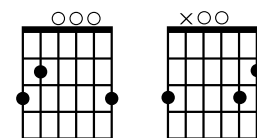

# SHINE ON

NIGEL BRIGGS & RICH BULL

♩=105

B<sub>m</sub> D G G<sub>M7</sub>

**Jesus I fall at the cross**

G<sub>M7/B</sub> G

**Without You I'm lost in this world**

B<sub>m</sub> D G G<sub>M7</sub>

D D<sup>b5</sup>/E G G<sub>M7</sub>

**Shine on and have Your glory**

D D<sup>b5</sup>/E G

**Shine on**

D D<sup>b5</sup>/E G G<sub>M7</sub>

**Shine on and have Your glory**

D D<sup>b5</sup>/E G G<sub>M7</sub>

**Shine on**

B<sub>m</sub> D G G<sub>M7</sub>

**Grace set me free, rescued me**

G<sub>M7/B</sub> G

**With You in my life, I feel love**

B<sub>m</sub> D G G<sub>M7</sub>

**I will not hide, You're all I desire**

B<sub>m</sub> G

**You've promised to be by my side**

Chorus chords

D D<sup>b5</sup>/E<sub>(OR E9)</sub>

G G<sub>M7</sub>

Verse Chords

Prechorus chords

**CCLI#4055352**