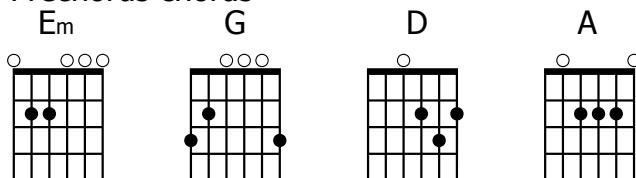

# SHINE ON

NIGEL BRIGGS & RICH BULL

♩=105

B<sub>m</sub> D G G<sub>M7</sub>

**Jesus I fall at the cross**

G<sub>M7/B</sub> G

**Without You I'm lost in this world**

B<sub>m</sub> D G G<sub>M7</sub>

D D<sup>b5</sup>/E G G<sub>M7</sub>

**Shine on and have Your glory**

D D<sup>b5</sup>/E G

**Shine on**

D D<sup>b5</sup>/E G G<sub>M7</sub>

**Shine on and have Your glory**

D D<sup>b5</sup>/E G G<sub>M7</sub>

**Shine on**

B<sub>m</sub> D G G<sub>M7</sub>

**Grace set me free, rescued me**

G<sub>M7/B</sub> G

**With You in my life, I feel love**

B<sub>m</sub> D G G<sub>M7</sub>

**I will not hide, You're all I desire**

B<sub>m</sub> G

**You've promised to be by my side**

Chorus chords

D D<sup>b5</sup>/E<sub>(OR E9)</sub>

G G<sub>M7</sub>

Verse Chords

Prechorus chords

**CCLI#4055352**