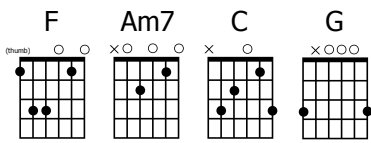

# SO NEAR

Sam Lane

**(Capo 5)**

**Bb(F) Dm7(Am7)**  
You're here, I'm not alone  
**Bb(F) Dm7(Am7)**  
There is peace in my soul  
**Bb(F) Dm7(Am7)**  
I find rest in Your love  
**Bb(F) Dm7(Am7)**  
I give it all, I give it up

**F(C) Dm7(Am7)**  
So near, so near  
**Bb(F) Dm7(Am7)**  
So near, so near

**Bb(F) F(C)**  
Take my life, take my all  
**Bb(F) F(C)**  
Take my love and make me Yours

**Bb(F) Dm7(Am7)**  
You're here, You are mine  
**Bb(F) Dm7(Am7)**  
In this beauty I am high

**Instrumental: Bb(F) | C(G) | F(C) | C(G) | Bb(F) | C(G) | F(C) | C(G)**  
**Bb(F) | Bb(F) | F(C) | F(C) | Bb(F) | Bb(F) | F(C) | F(C)**