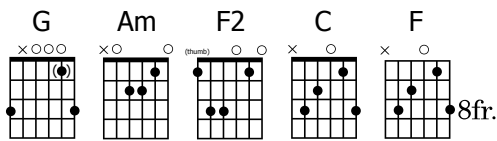

SON SHINING

Sam Lane

G | G | Am | F2 | G | G | Am | F2

G Am F2 G
You, You are my everything
Am F2 G
I can't, I can't help but breathe You in
Am F2
Your truth, it amazes me
G Am F2
Your glory, it is rising

F C G F
I feel the Son on my face
C G F
I feel Your love all around
C G F
And I am dancing in Your rain
C G
I am free, I am found

You, You are my everything
I can't, I can't help but smile within
You Lord, You make me happy
You're the One, the Son is shining

Instrumental: Am | G | F2 | C G | Am | G | F2 | C G |
Am | G | F2 | C G | Am | G | F2 | F2

F2 C G
I feel Your love, I feel Your love
F2 C G
I feel Your love, I feel Your love
F2 C G
I feel Your love, I feel Your love
F2 C G F2
I feel Your love, I feel Your love