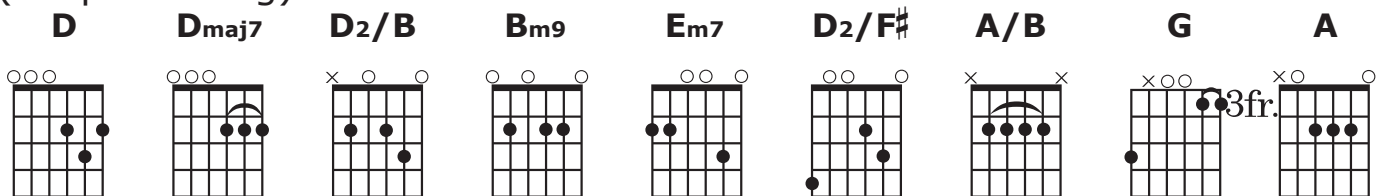

TAKE US IN

BRUCE ELLIS & DAN WILT

D Dmaj7 D₂/B Bm9
 Take us in to the holy place where the night turns into day
 D Dmaj7 D₂/B Bm9
 Take us in to the holy place where our eyes can see Your face
 Em7 D₂/F#
 Take us in where we can touch Your garment
 G₂ D Dmaj7/C# D₂/B A/B
 Faith embraced by mercy take us in

D Dmaj7 Bm7 Bm9
 Take us in to the holy place where Your presence is our treasure
 D Dmaj7 Bm7 Bm9
 Take us in to the holy place where our worship gives You pleasure
 Em7 D₂/F# G
 Take us in where we can know You like You've wanted us to know You
 Em7 D₂/F# G A
 Take us in where we can worship You in spirit and in truth

D₂/B
 And we will worship You
 G
 We will worship You
 D A
 We will worship You oh Lord
 D₂/B
 And we will worship You
 G
 We will worship You
 D A G A/G G A/G
 We will worship You oh Lord

(Drop D tuning)