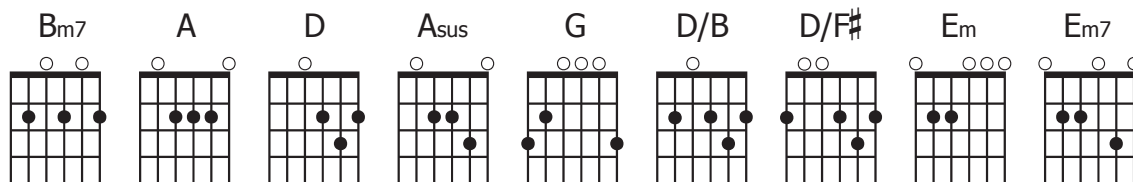

THE WEIGHT OF THE WORLD

CHRIS LIZOTTE / JOHN BARNETT

♩=100

Introduction: Bm7 A D Bm7 A D Bm7 A D Asus A

D G D
There is a burden we could not bear
D/B Asus G A
The sin and the suffering, sorrow and pain
D/B G D/B G
The world in rebellion, forsaking His love
D/F# Em D/F# G
He poured it out for us
Em A Bm7 A D
Nailed to the old rugged cross

(D) D/B A D D/B A D
And it all falls down, the weight of the world
(D) D/B A D A Asus A
And it all falls down on Jesus

D G D
Like a lamb led to slaughter and silent He hung
D/B Asus G A
The face of the Father was turned from the Son
D/B G D/B G
The blood and the water, it flowed from His side
D/F# Em7 D/F# G
He poured it out for us
Em A Bm7 A D
Nailed to the old rugged cross

G D/F#
For His yoke is easy, His burden is light
Em7 D
His grace sufficient for us in this life
G D/F#
His love is deep, His mercy is wide
Em7 D/F# G
He gave His life for us
Em7 A Bm7 A D
Nailed to the old rugged cross