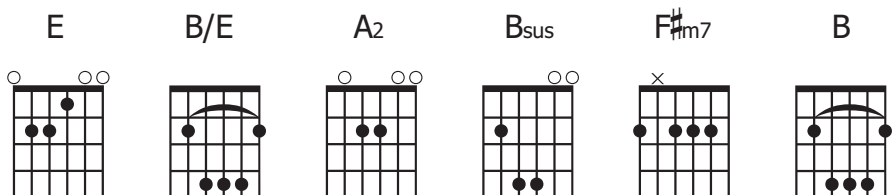

THIS IS LOVE

TERRY BUTLER & MIKE YOUNG

E B/E E

Nail pierced hands a wounded side

A₂ B_{sus} A₂ B_{sus}

This is love this is love

E B/E E

The holy heart was sacrificed

A₂ B_{sus} A₂ B_{sus}

This is love this is love

F[♯]m₇ E B

I bow down to the Holy One

F[♯]m₇ E B

I bow down to the Lamb

F[♯]m₇ E B

I bow down to the Worthy One

F[♯]m₇ E B

I bow down to the Lamb

E B/E E

The Son of God died for us

A₂ B_{sus} A₂ B_{sus}

This is love this is love

E B/E E

He walked the hill and bore the cross

A₂ B_{sus} A₂ B_{sus}

This is love this is love

CCLI#2477451

©1998 Mercy/Vineyard Publishing (ASCAP).

All Rights Reserved. International Copyright Secured. Used By Permission.