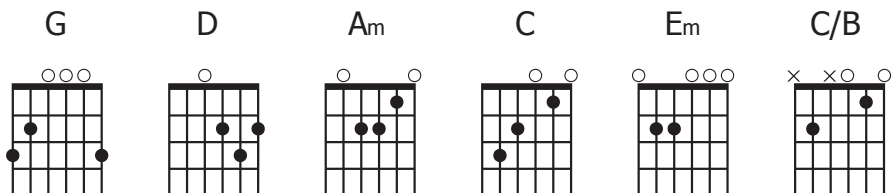

TO A THOUSAND GENERATIONS

RYAN DELMORE

G D
Father God You are so good

Am C
Your love goes on and on

G D
Father God You are so good

Am C
Your love goes on and on

D
'Cuz You are faithful
C G C G
To a thousand generations
D
You are faithful
C G C G
To a thousand generations

Em Am
You're reaching out to heal and save

Em Am
Your lovingkindness never fades

C G/B Am
The same today as yesterday

G G/D D/A D
On and on forev - - er

CCLI#3473193

©2001 Mercy/Vineyard Publishing. (ASCAP)

All Rights Reserved. International Copyright Secured. Used By Permission.