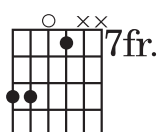

TO LIVE

MARK MILLER

B_m A₄ G D₂

Whatever was

B_m A₄ G D₂

Whatever is to come

B_m A₄ G D₂

I consider loss for the sake of You

B_m A₄ G

All of life can't compare to You

D₂ E_{m7} G₆

To live is to know You

D₂ E_{m7} G₆

To die is to gain You

D₂ E_{m7} G₆ A₄ G₆

Jesus You're my sole desire

B_m A₄ G D₂

And what is more

B_m A₄ G D₂

Whatever will be done

B_m A₄ G D₂

I accept the cost of choosing You

B_m A₄ G

All I want is to remain in You

D₂ E_{m7} G₆

To live is to know You

D₂ E_{m7} G₆

To die is to gain You

D₂ E_{m7} G₆ A₄ G₆

Jesus You're my hope my prize

[Drop D tuning]

B_m

A₄

G

D₂

E_{m7}

G₆

CCLI#3548626

©2002 Mercy/Vineyard Publishing. (ASCAP)

All Rights Reserved. International Copyright Secured. Used By Permission.