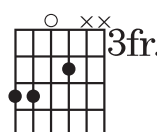

TO LIVE

MARK MILLER

B_m A₄ G D₂

Whatever was

B_m A₄ G D₂

Whatever is to come

B_m A₄ G D₂

I consider loss for the sake of You

B_m A₄ G

All of life can't compare to You

D₂ E_{m7} G₆

To live is to know You

D₂ E_{m7} G₆

To die is to gain You

D₂ E_{m7} G₆ A₄ G₆

Jesus You're my sole desire

B_m A₄ G D₂

And what is more

B_m A₄ G D₂

Whatever will be done

B_m A₄ G D₂

I accept the cost of choosing You

B_m A₄ G

All I want is to remain in You

D₂ E_{m7} G₆

To live is to know You

D₂ E_{m7} G₆

To die is to gain You

D₂ E_{m7} G₆ A₄ G₆

Jesus You're my hope my prize

[Drop D tuning]

B_m

A₄

G

D₂

E_{m7}

G₆

CCLI#3548626

©2002 Mercy/Vineyard Publishing. (ASCAP)

All Rights Reserved. International Copyright Secured. Used By Permission.