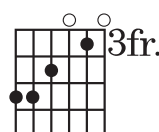

TO LIVE

MARK MILLER

B_m A₄ G D₂

Whatever was

B_m A₄ G D₂

Whatever is to come

B_m A₄ G D₂

I consider loss for the sake of You

B_m A₄ G

All of life can't compare to You

D₂ E_{m7} G₆

To live is to know You

D₂ E_{m7} G₆

To die is to gain You

D₂ E_{m7} G₆ A₄ G₆

Jesus You're my sole desire

B_m A₄ G D₂

And what is more

B_m A₄ G D₂

Whatever will be done

B_m A₄ G D₂

I accept the cost of choosing You

B_m A₄ G

All I want is to remain in You

D₂ E_{m7} G₆

To live is to know You

D₂ E_{m7} G₆

To die is to gain You

D₂ E_{m7} G₆ A₄ G₆

Jesus You're my hope my prize

[Drop D tuning]

B_m

A₄

G

D₂

E_{m7}

G₆

CCLI#3548626

©2002 Mercy/Vineyard Publishing. (ASCAP)

All Rights Reserved. International Copyright Secured. Used By Permission.