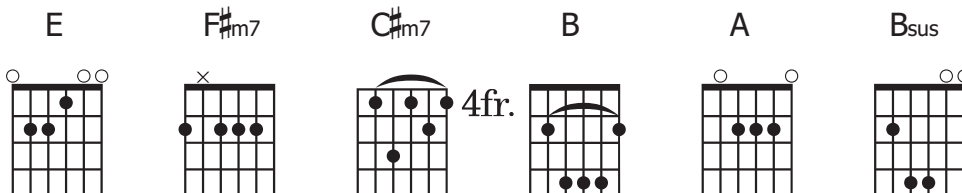

B/D# C#m7 A  
**Lord I don't deserve Your kind affection**

F#m7 E/G# A  
**When my unbelief has kept me from Your touch**

B/D# C#m7 A  
**I want my life to be a pure reflection**

F#m7 E/G# A  
**Of Your love**

E F#m7  
**So I come into Your chambers**

E/G# A  
**And I dance at Your feet Lord**

E F#m7  
**You are my Savior**

E/G# A  
**And I'm at Your mercy**

E F#m7 E/G# F#m7  
**All that has been in my life up to now**

C#m7 B<sub>sus</sub>/D# A  
**Belongs to You**

E F#m7 C#m7 B/D# A  
**For You are still holy**

**CCLI#2581983**

©1998 Vineyard Worship Publishing USA (BMI).

All Rights Reserved. International Copyright Secured. Used By Permission.