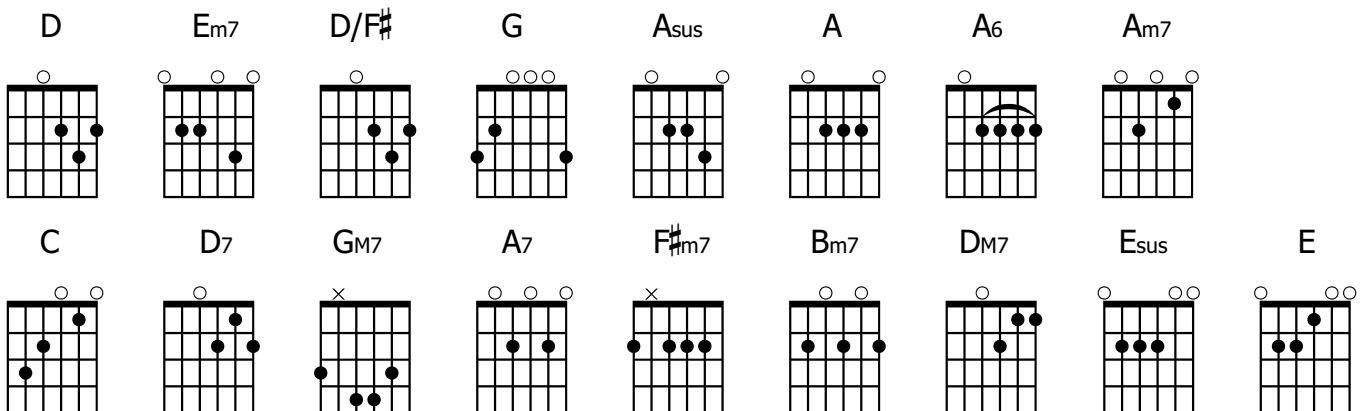

YOU ARE THE VINE

DANNY DANIELS & RANDY RIGBY

D Em7/D

You are the vine

D/F# G

We are the branches

D/A G/A Em7 Asus A

Keep us abiding in You

D Em7/D

You are the vine

D/F# G

We are the branches

D/A G/A A6 A D Am7

Keep us abiding in You

C/D D7 GM7 Em7

And we'll go and we'll go

A7 F#m7 Bm7

In Your love in Your love

Em7 A7

And we'll go and we'll go

DM7 Am7

In Your name in Your name

C/D D7 GM7 Em7

That the world, that the world

A7 F#m7 Bm7

Will surely know, will surely know

Esus E Em7 A

That You have power to heal and to save

CCLI#52538

©1985 Mercy/Vineyard Publishing (ASCAP).

All Rights Reserved. International Copyright Secured. Used By Permission.