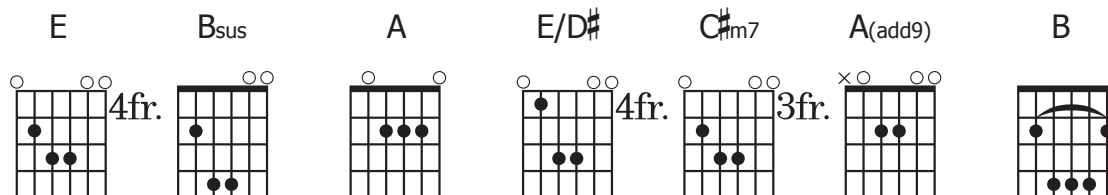

YOUR BLOOD SAYS EVERYTHING

BILLY SOMERVILLE

E B_{sus}
In the presence of holiness

E B_{sus}
When I cannot speak

E B_{sus} A
Your blood says everything

E B_{sus}
In the presence of perfect love

E B_{sus}
I am too weak

E B_{sus} A
But Your blood says everything

E B_{sus} A
Your blood says everything

E E/D# C#m7 A(add9)
Hear the Word

E E/D# C#m7 A(add9)
Spoken from the tree

E E/D# C#m7 A(add9)
Heaven broken open

E B A
Your blood says everything

E B A
Your blood says everything

CCLI#3303809

©2001 Mercy/Vineyard Publishing. (ASCAP)

All Rights Reserved. International Copyright Secured. Used By Permission.